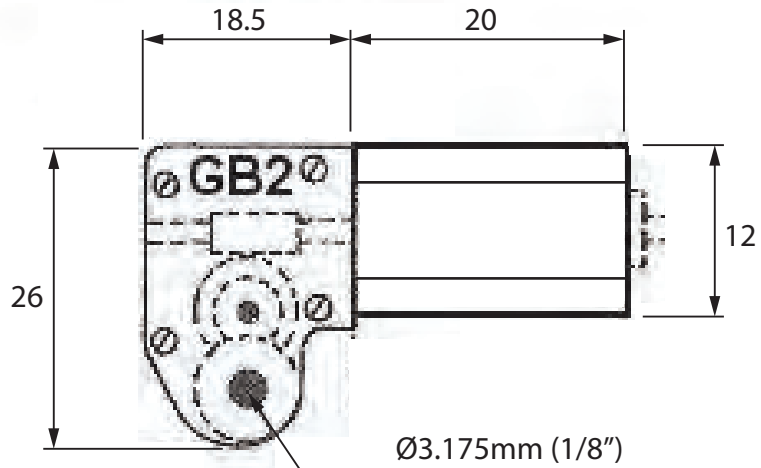

AM10 Motor/Gearbox 50:1

Can be retrofitted into any HO or OO locomotives
Offers superb slow running and performance

All sizes in mm