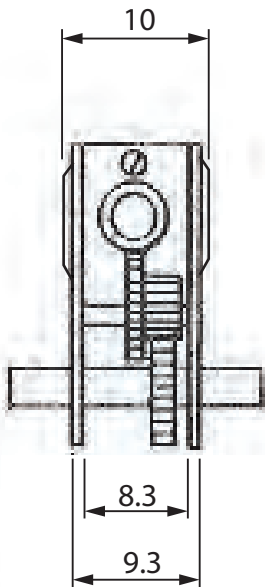

AM10 Motor/Gearbox 50:1

Can be retrofitted into any HO or OO locomotives
Offers superb slow running and performance

All sizes in mm